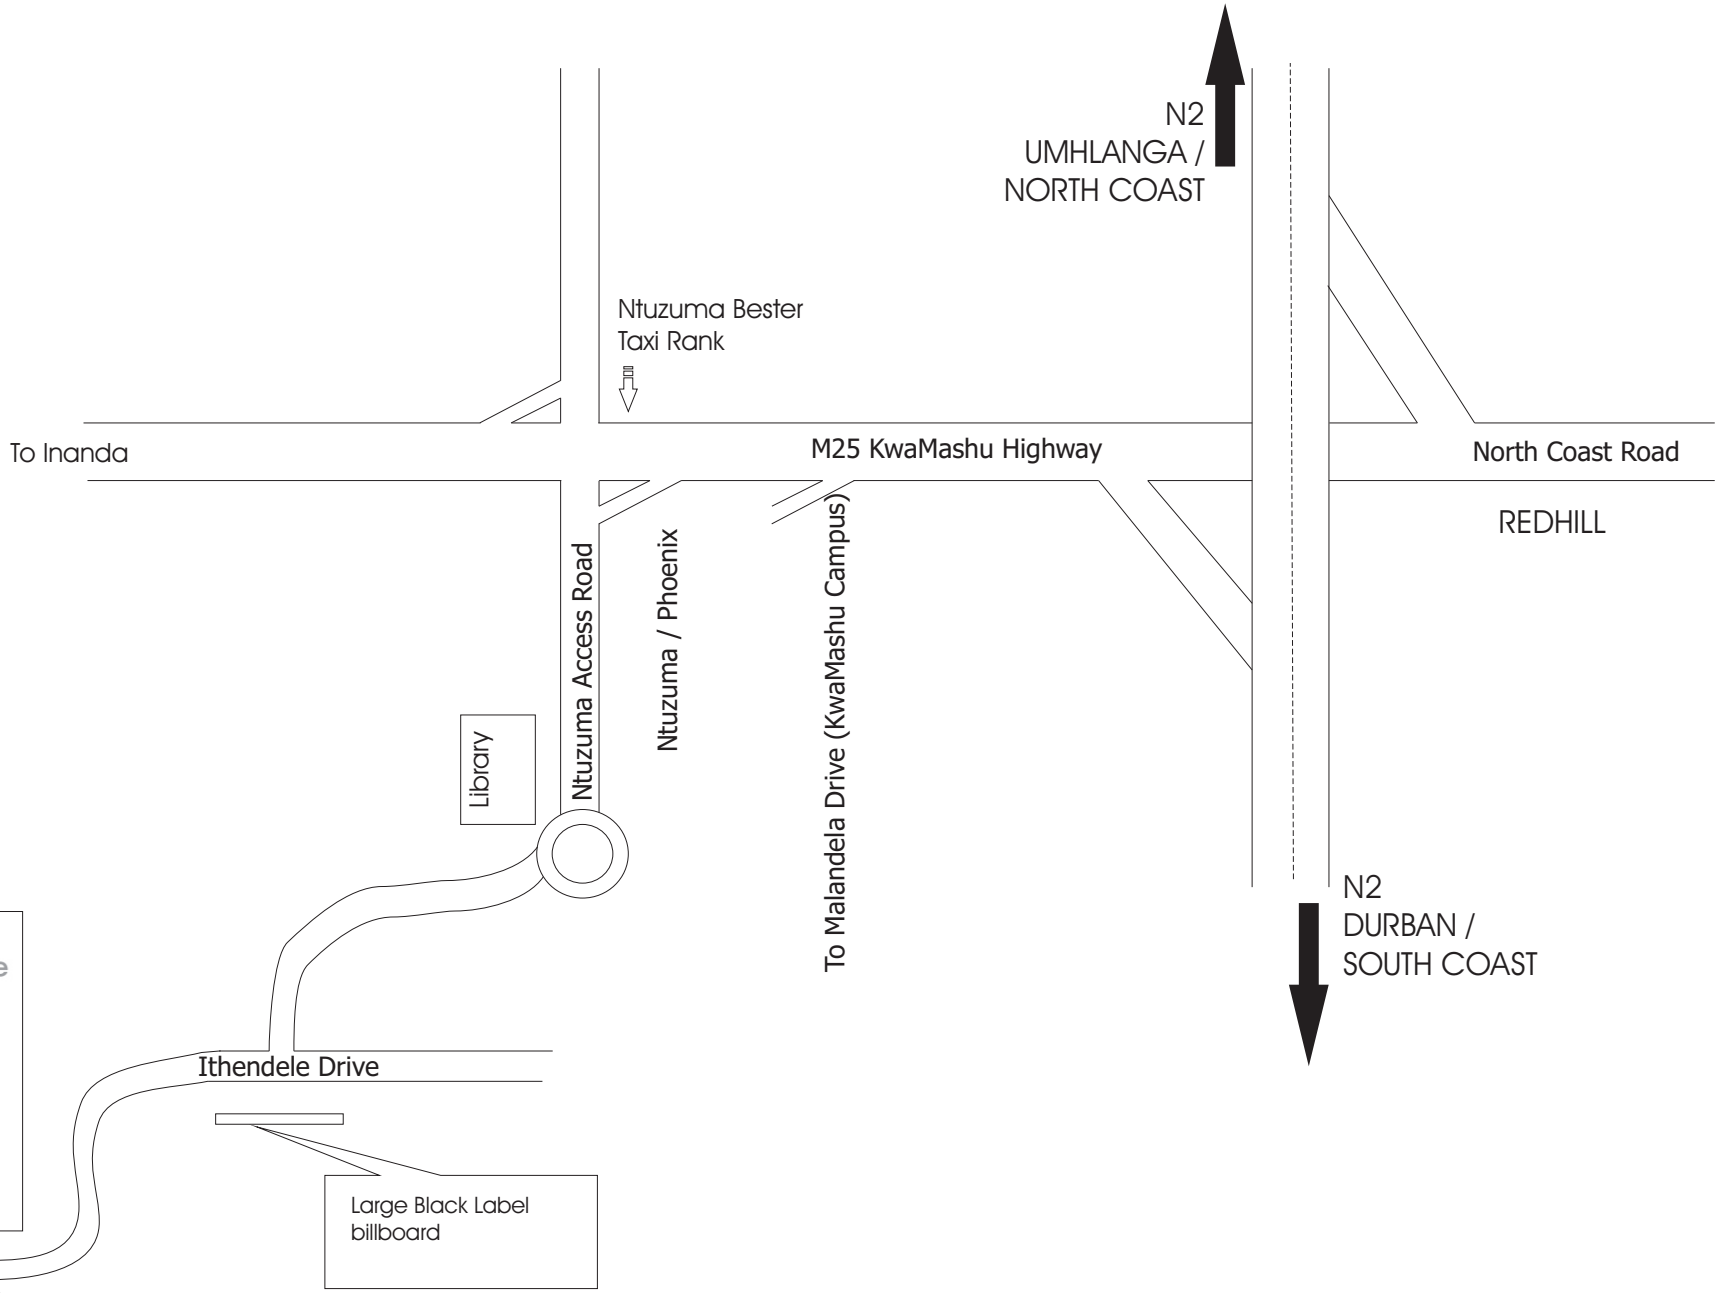

Elangeni College
For Further Education and Training

NTUZUMA CAMPUS
Ithendele Drive, Ntuzuma
Tel: 031 - 509 1924
E-mail: info@efet.co.za
Website: www.efet.co.za

Caltex
Garage

DIRECTIONS TO ELANGENI COLLEGE NTUZUMA CAMPUS